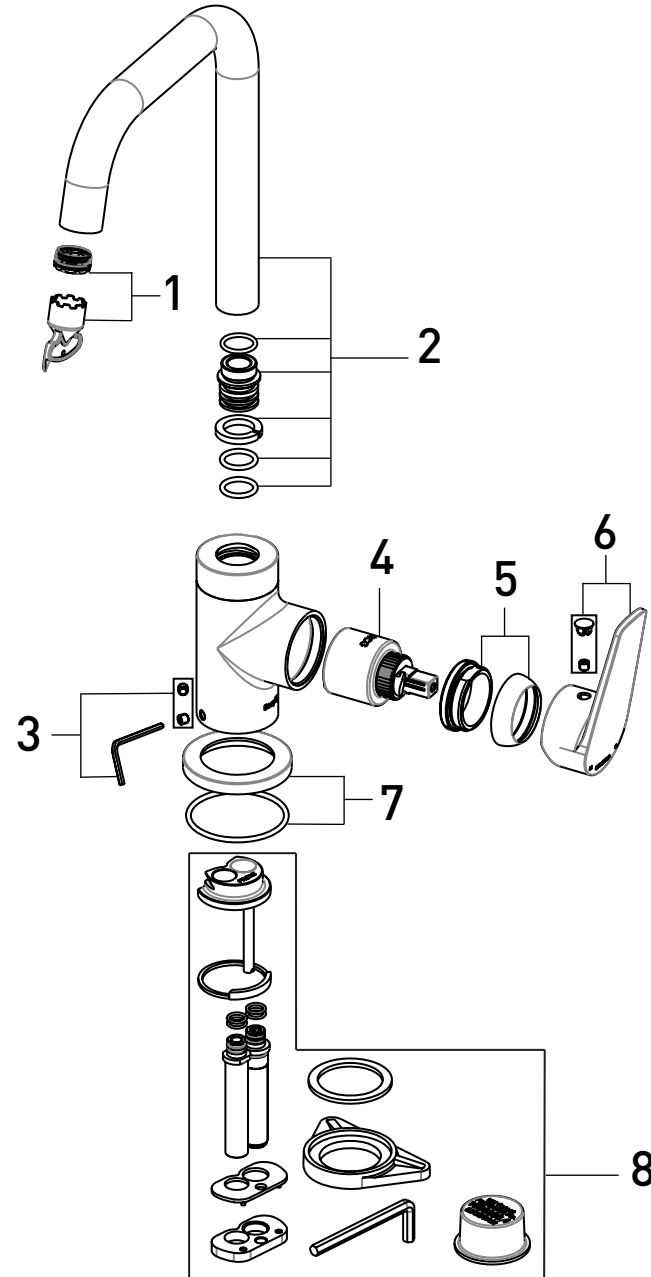

Product Code: BLB EFSNK C

Revision: D7

1	Anti-Splash
2	Spout Assembly
3	Body Grub Screw & Cap
4	35mm Cartridge
5	Shroud
6	Handle Assembly
7	Plinth & Washer
8	Fixing Kit
9	M10 x 400mm Flexible Tails
10	1/2" Isolation Valves